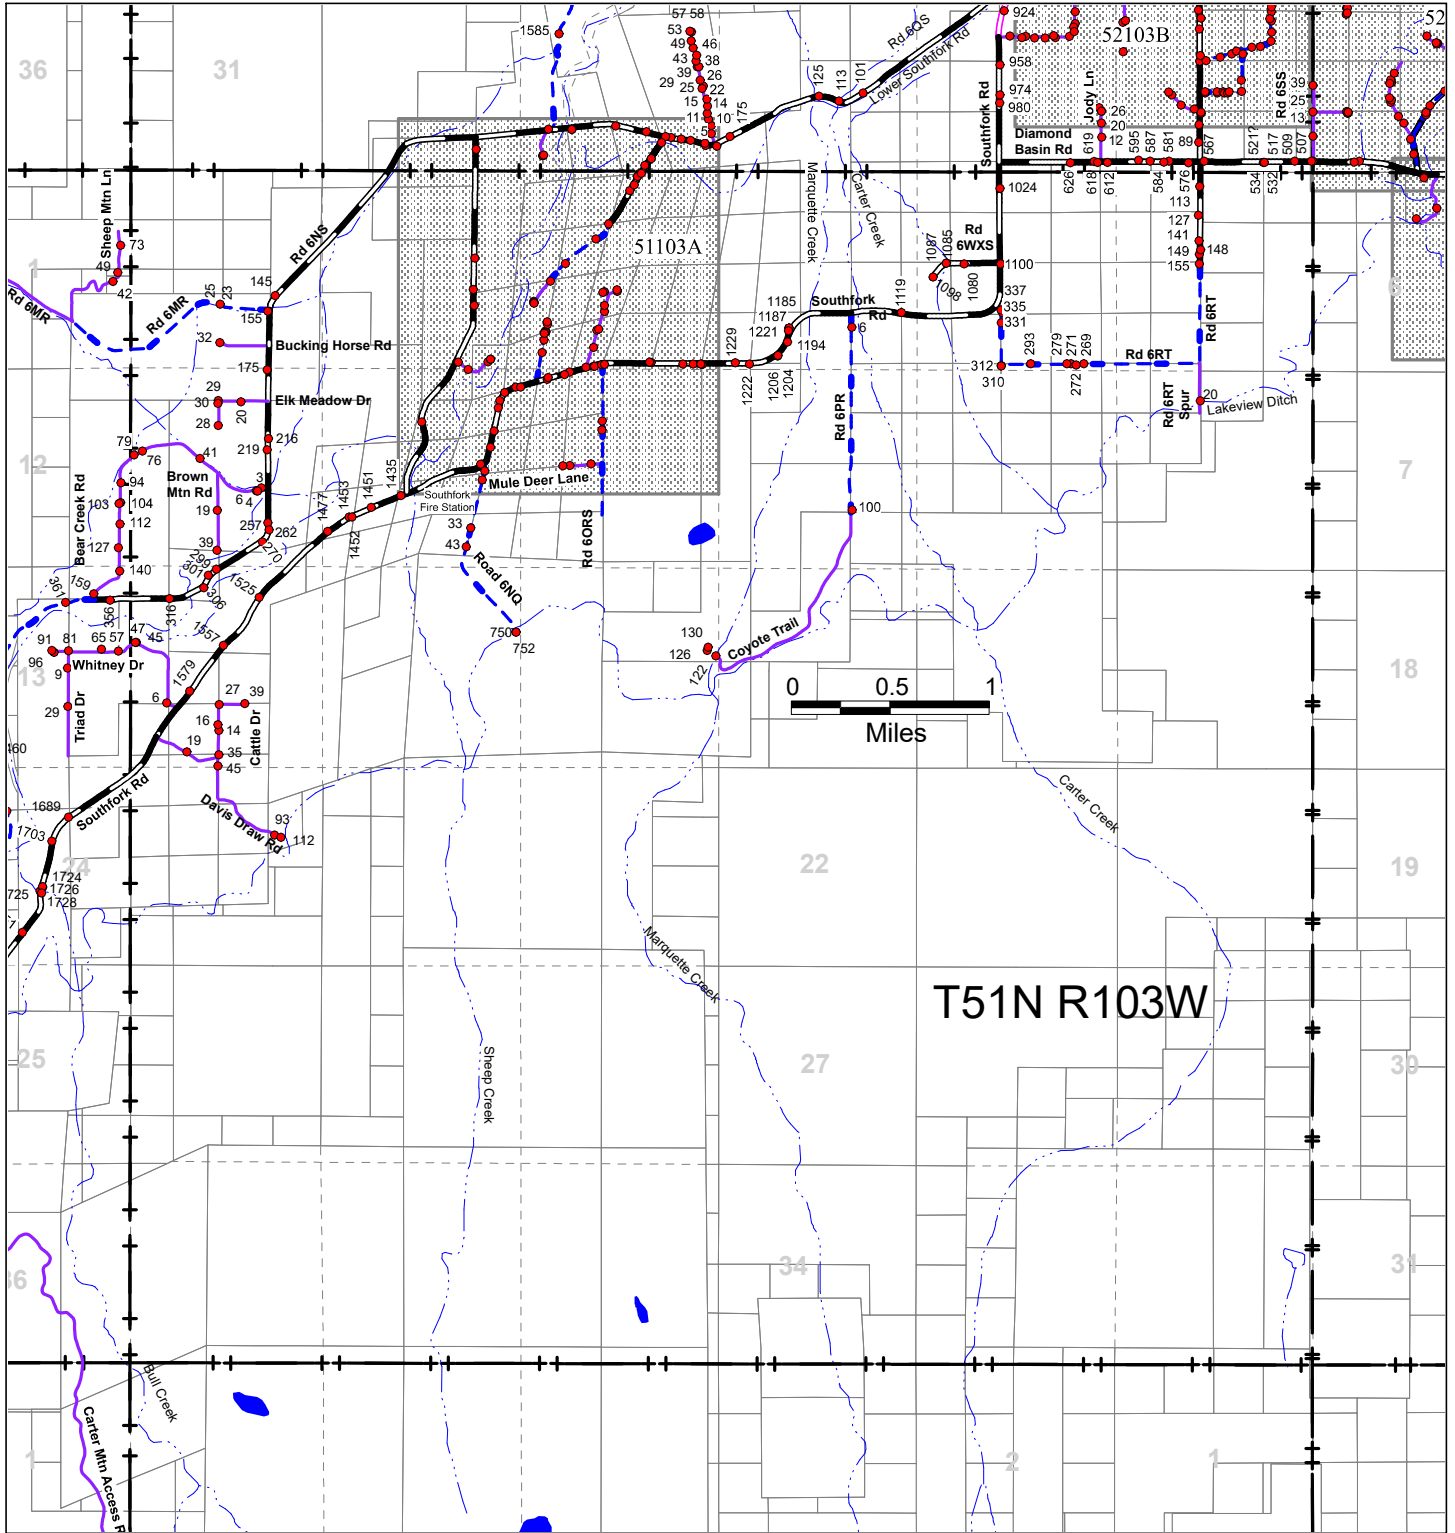

T51N R103W

This map is for informational purposes only. The location and extent of roads, accesses, and property lines depicted hereon do not guarantee legal right of passage, ingress and egress, or property boundaries.

51103

- County Maintained
 - Chip Sealed
 - - - Dirt (various grades)
- State Maintained
 - Chip Sealed
 - Forest Service Maintained
 - - - Dirt (various grades)
 - Private Road
 - Various Surfaces

- Cross Reference Road List:
 Diamond Basin Rd = Rd 6UU
 Lower Southfork Rd = Rd 6QS
 Rd 6MR = Hidden Valley Ranch Rd
 Rd 6NQ = Coe Lodge Rd
 Southfork Rd = Rd 6WX